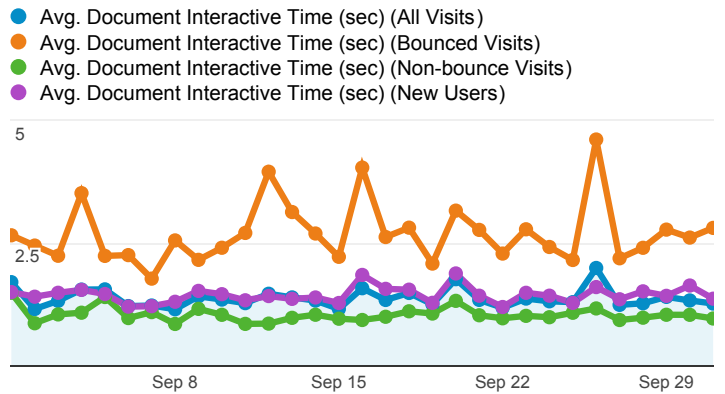

Monthly Report

Sep 1, 2013 - Oct 1, 2013

Visitors

New Visits

Avg. Visit Duration and Pages / Visit

Avg. Document Interactive Time (sec)

Bounce Rate

Visits by Browser

Visits by Country / Territory

Non-bounce Visits

New Users