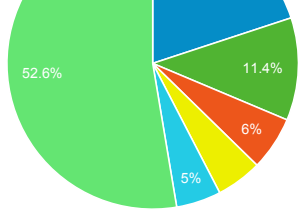

Monthly Report

Sep 1, 2013 - Oct 1, 2013

Visitors

New Visits

Avg. Visit Duration and Pages / Visit

Avg. Document Interactive Time (sec)

Bounce Rate

Visits by Browser

Visits by Country / Territory

Non-bounce Visits

New Users