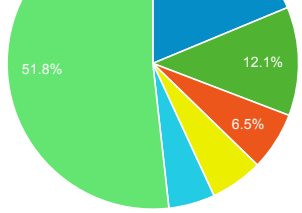

Monthly Report

Sep 1, 2013 - Oct 1, 2013

Visitors

New Visits

Avg. Visit Duration and Pages / Visit

Avg. Document Interactive Time (sec)

Bounce Rate

Visits by Browser

Visits by Country / Territory

Non-bounce Visits

New Users