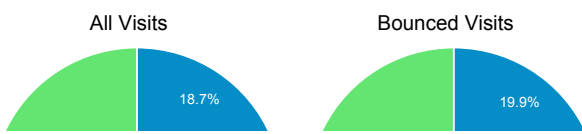

Monthly Report

Sep 1, 2013 - Oct 1, 2013

Visitors

New Visits

Avg. Visit Duration and Pages / Visit

Avg. Document Interactive Time (sec)

Bounce Rate

Visits by Browser

Visits by Country / Territory

Non-bounce Visits

New Users