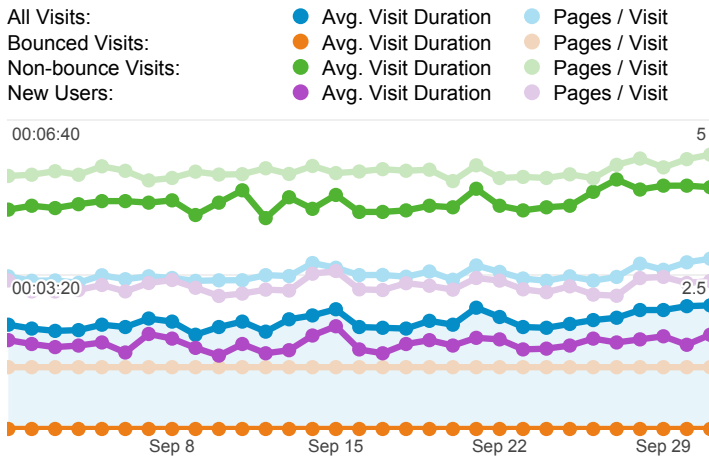

Monthly Report

Sep 1, 2013 - Oct 1, 2013

Visitors

New Visits

Avg. Visit Duration and Pages / Visit

Avg. Document Interactive Time (sec)

Bounce Rate

Visits by Browser

Visits by Country / Territory

Non-bounce Visits

New Users