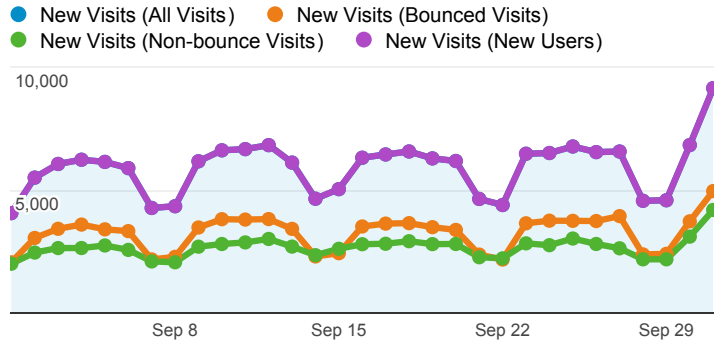

Monthly Report

Sep 1, 2013 - Oct 1, 2013

Visitors

New Visits

Avg. Visit Duration and Pages / Visit

Avg. Document Interactive Time (sec)

Bounce Rate

Visits by Browser

Visits by Country / Territory

Non-bounce Visits

New Users