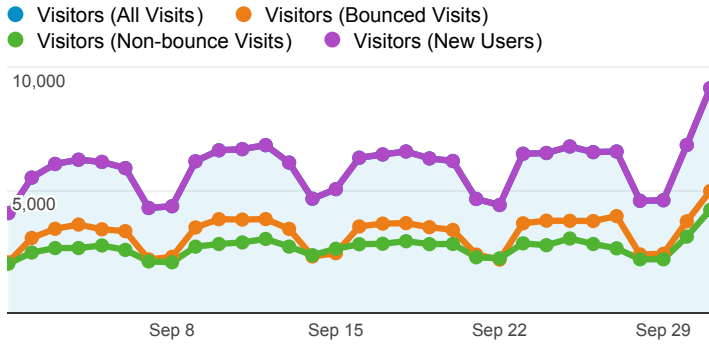

Monthly Report

Sep 1, 2013 - Oct 1, 2013

Visitors

New Visits

Avg. Visit Duration and Pages / Visit

Avg. Document Interactive Time (sec)

Bounce Rate

Visits by Browser

Visits by Country / Territory

Non-bounce Visits

New Users