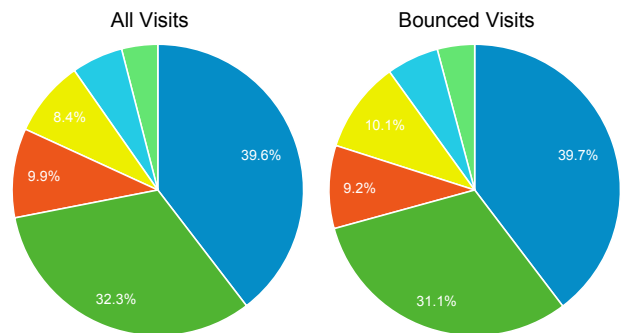

Monthly Report

Sep 1, 2013 - Oct 1, 2013

Visitors

New Visits

Avg. Visit Duration and Pages / Visit

Avg. Document Interactive Time (sec)

Bounce Rate

Visits by Browser

Visits by Country / Territory

Non-bounce Visits

New Users