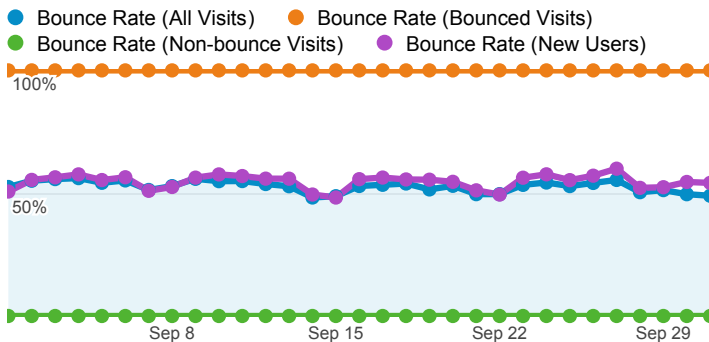

Monthly Report

Sep 1, 2013 - Oct 1, 2013

Visitors

New Visits

Avg. Visit Duration and Pages / Visit

Avg. Document Interactive Time (sec)

Bounce Rate

Visits by Browser

Visits by Country / Territory

Non-bounce Visits

New Users