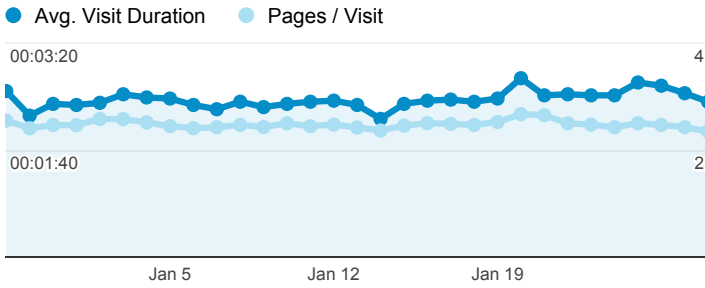

Monthly Report

Dec 29, 2013 - Jan 28, 2014

 All Visits
100.00%

Visitors

New Visits

Avg. Visit Duration and Pages / Visit

Avg. Document Interactive Time (sec)

Bounce Rate